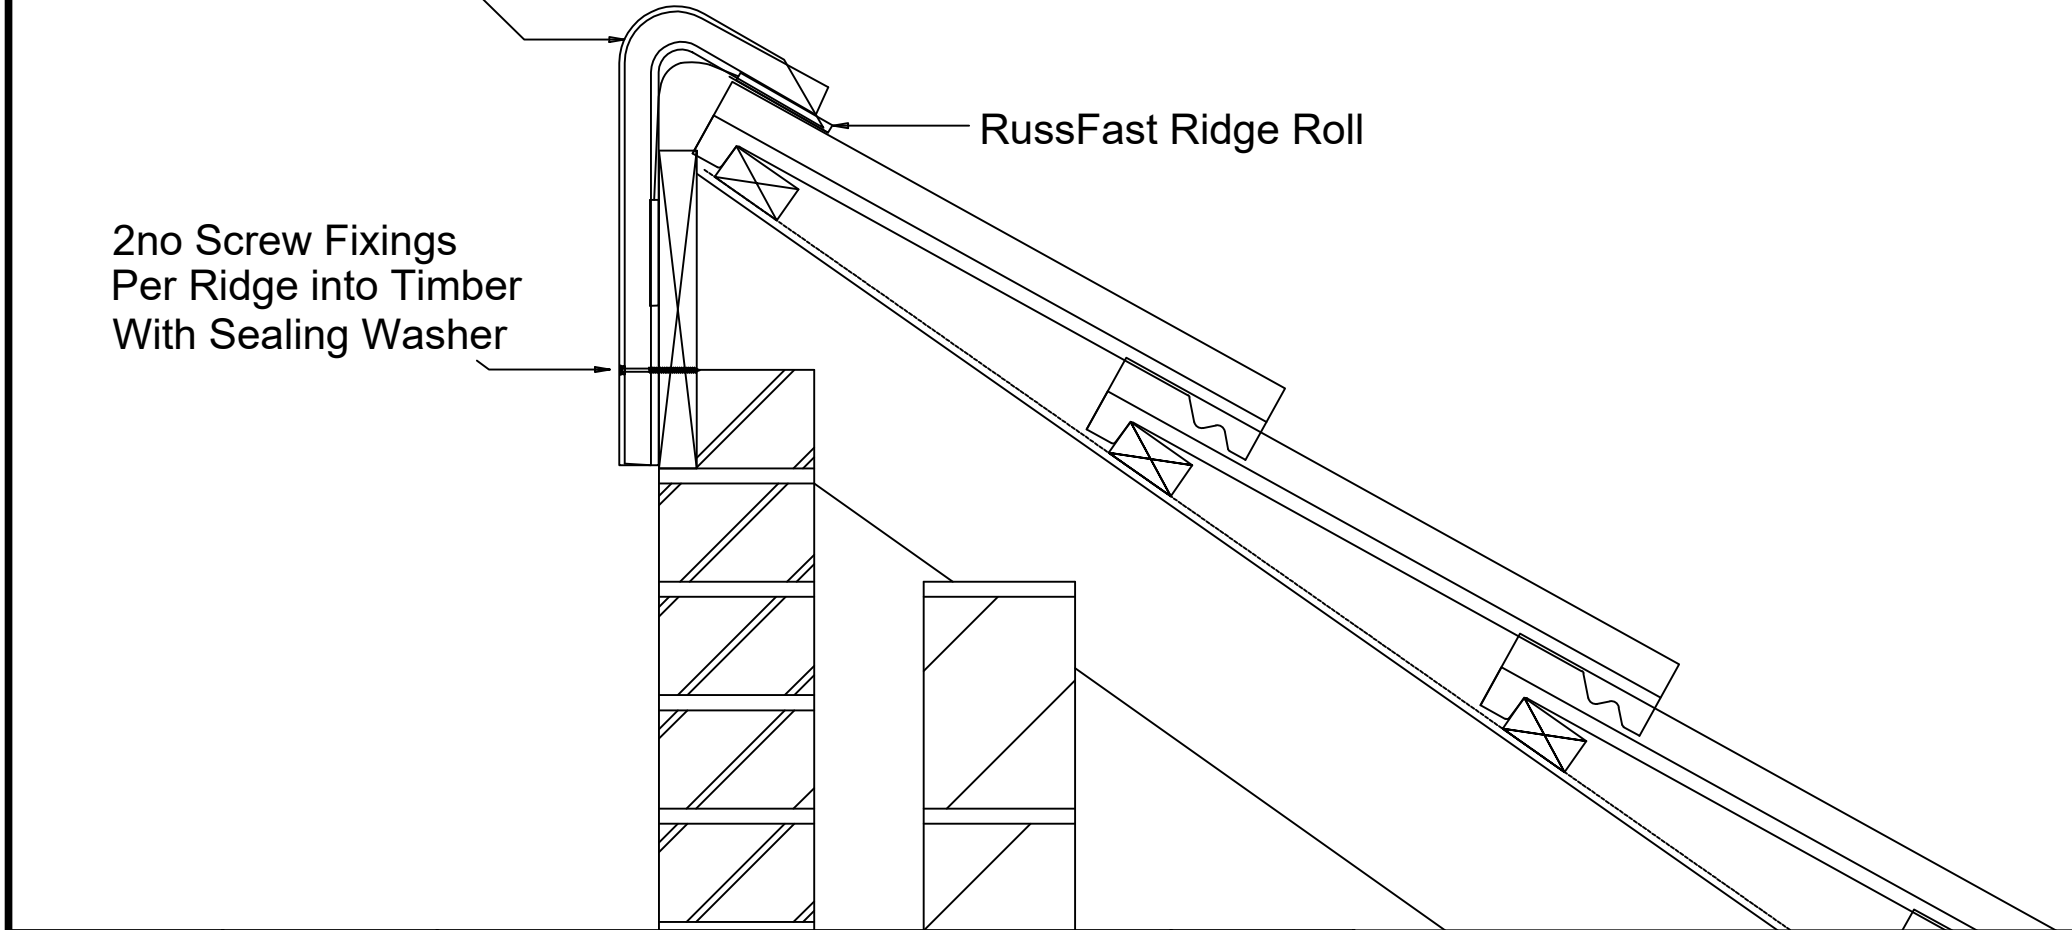

RussFast Ridge Union

RussFast Ridge Roll

2no Screw Fixings
Per Ridge into Timber
With Sealing Washer

Double Roman

DRDMR2343

RussFast Dry Mono Ridge

1:5@A4

Size

418 x 330mm

Weight

5kg

Thickness

30mm

Tiles Per Pallet

192

Tiles Per Band