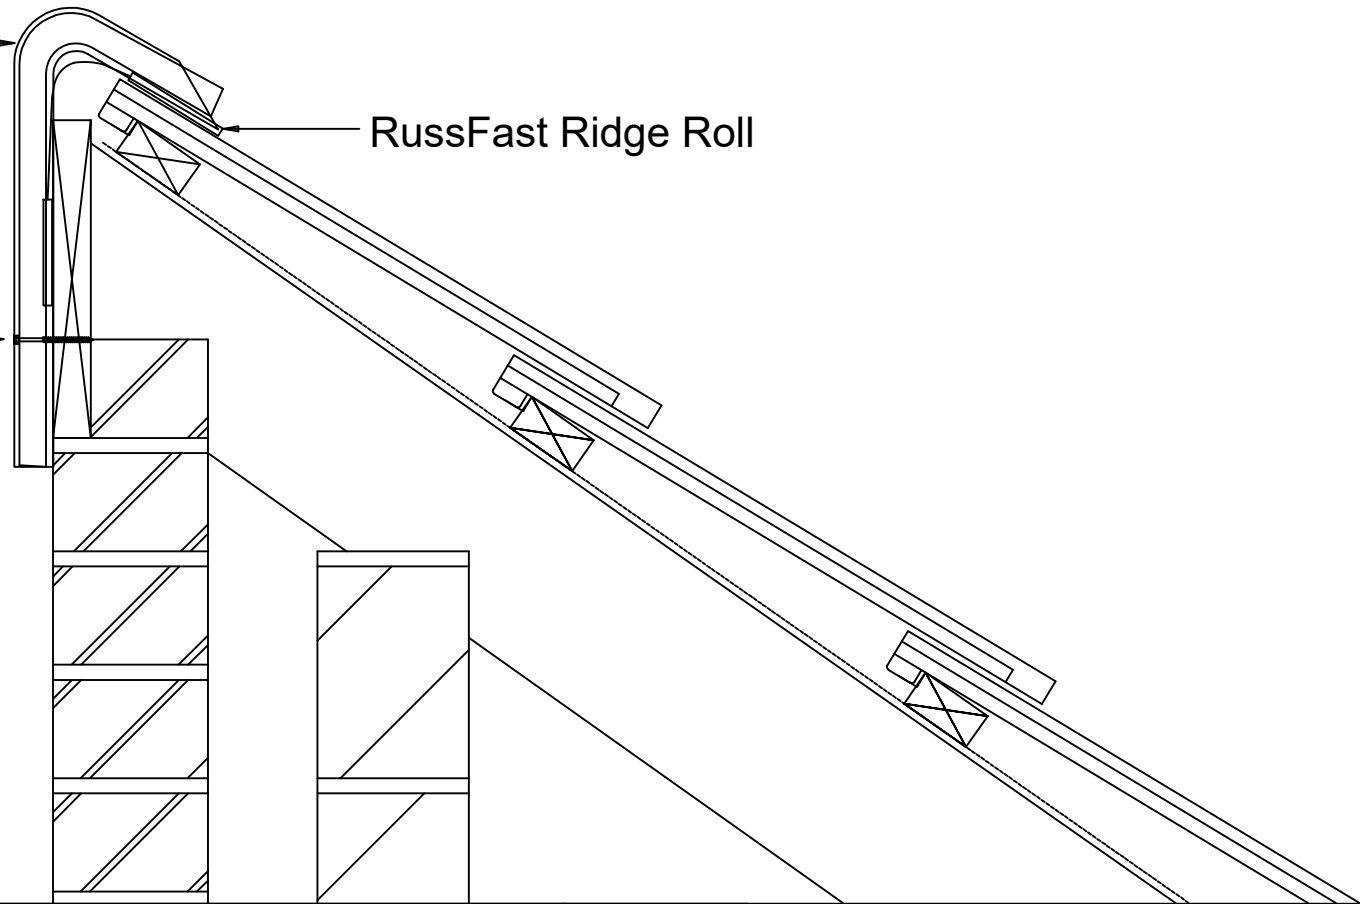

RussFast Mono Ridge Union

RussFast Ridge Roll

2no Screw Fixings  
Per Ridge into Timber  
With Sealing Washer

Galloway

GADMR3013

RussFast Dry Mono Ridge

1:5@A4

**Size**  
418 x 330mm

**Weight**  
4.6kg

**Thickness**  
16mm

**Tiles Per Pallet**  
240

**Tiles Per Band**  
40

T: 01283 517070  
Nicolson Way, Wellington Road  
Burton on Trent  
Staffordshire  
DE14 2AW

[www.russellrooftiles.com](http://www.russellrooftiles.com)