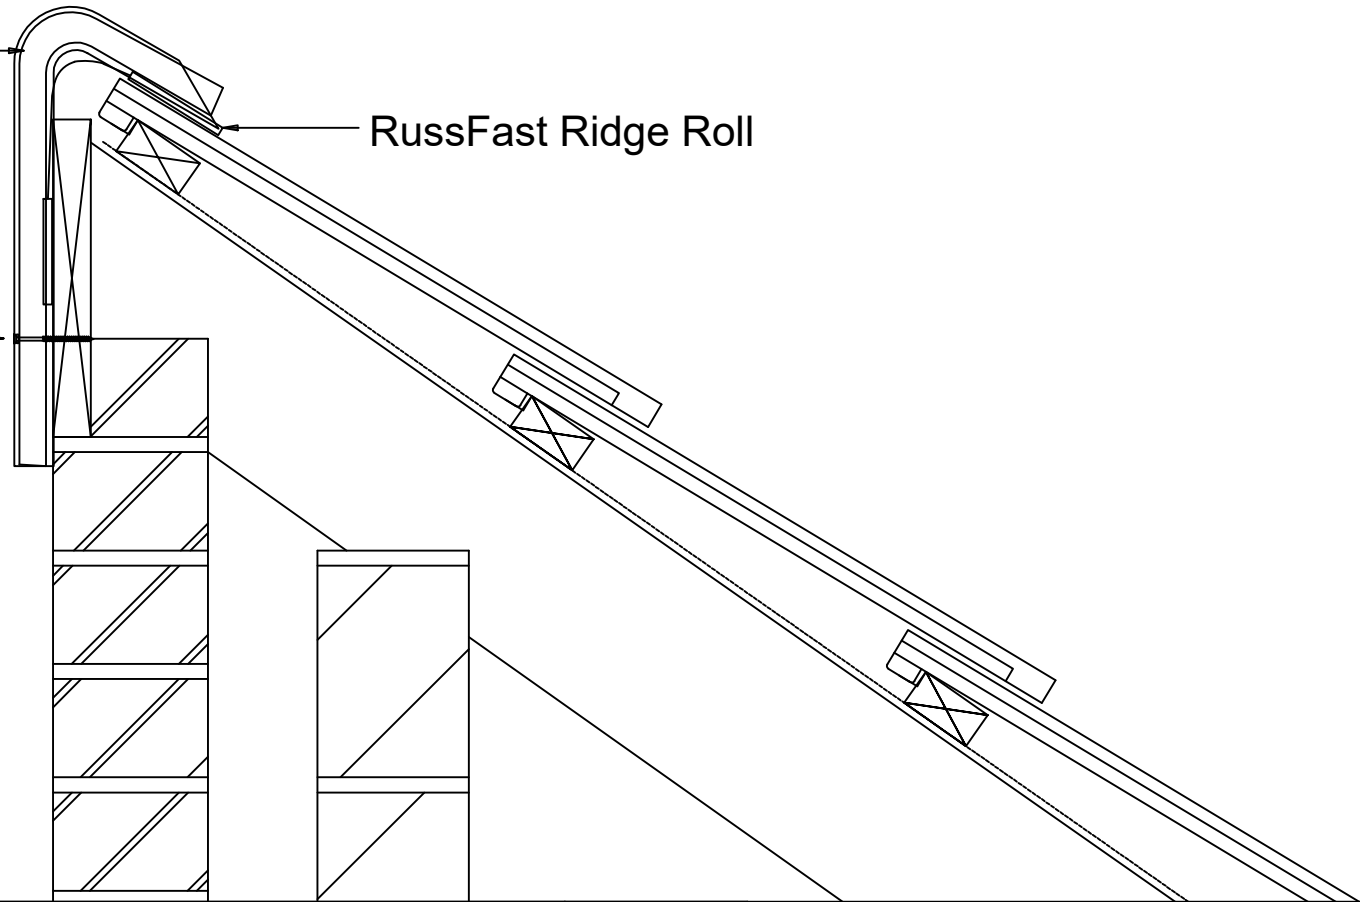

RussFast Ridge Union

RussFast Ridge Roll

2no Screw Fixings
Per Ridge into Timber
With Sealing Washer

Lothian

LODMR3018

RussFast Mono Ridge

1:5@A4

Size

418 x 330mm

Weight

4.6kg

Thickness

16mm

Tiles Per Pallet

240

Tiles Per Band