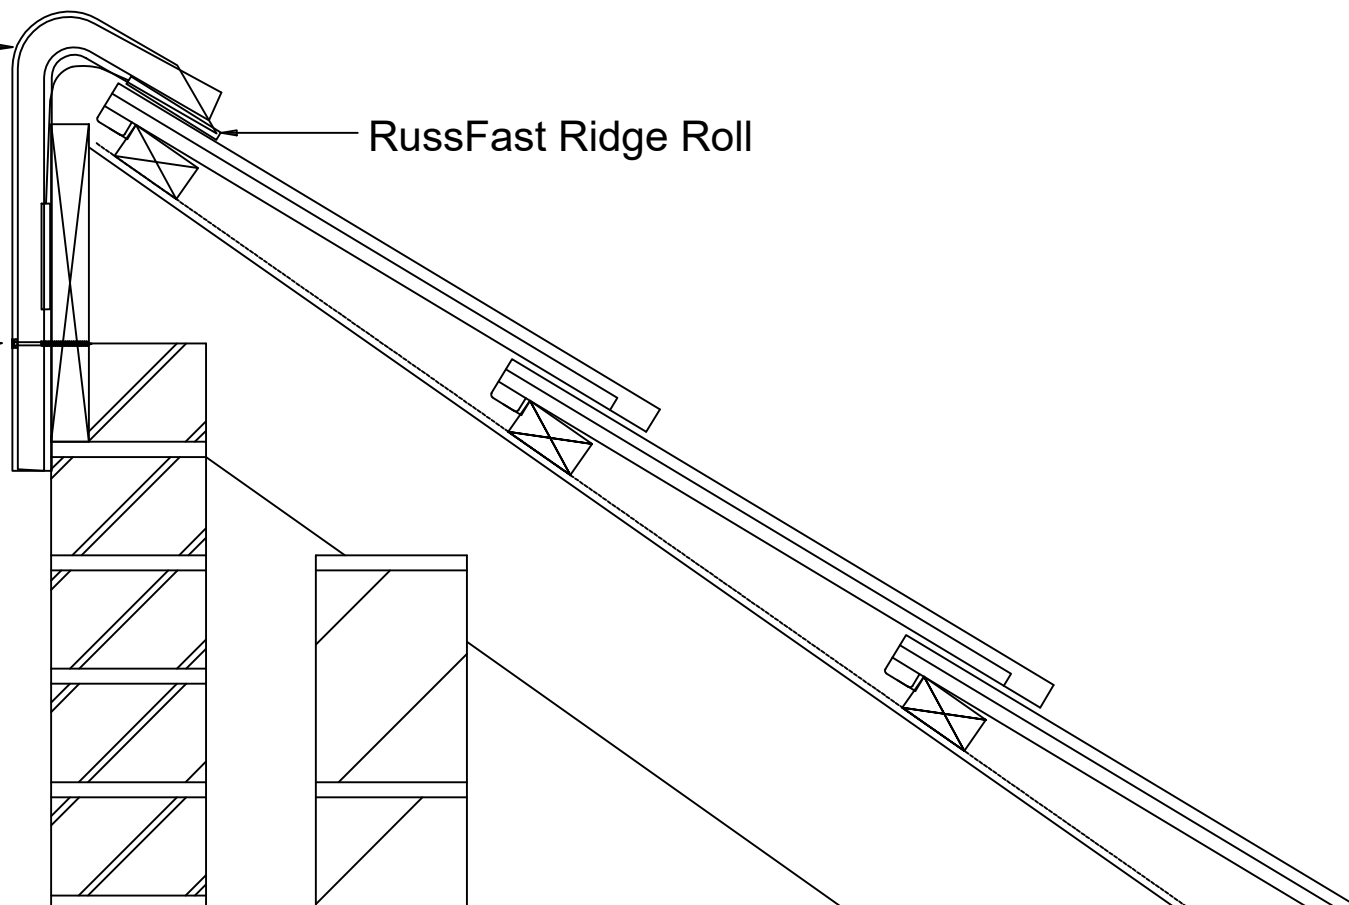

RussFast Ridge Union

RussFast Ridge Roll

2no Screw Fixings  
Per Ridge into Timber  
With Sealing Washer

Moray

MODMR3020

RussFast Dry Mono Ridge

1:5@A4

**Size**  
418 x 330mm

**Weight**  
4.6kg

**Thickness**  
16mm

**Tiles Per Pallet**  
240

**Tiles Per Band**  
40

T: 01283 517070  
Nicolson Way, Wellington Road  
Burton on Trent  
Staffordshire  
DE14 2AW

[www.russellrooftiles.com](http://www.russellrooftiles.com)