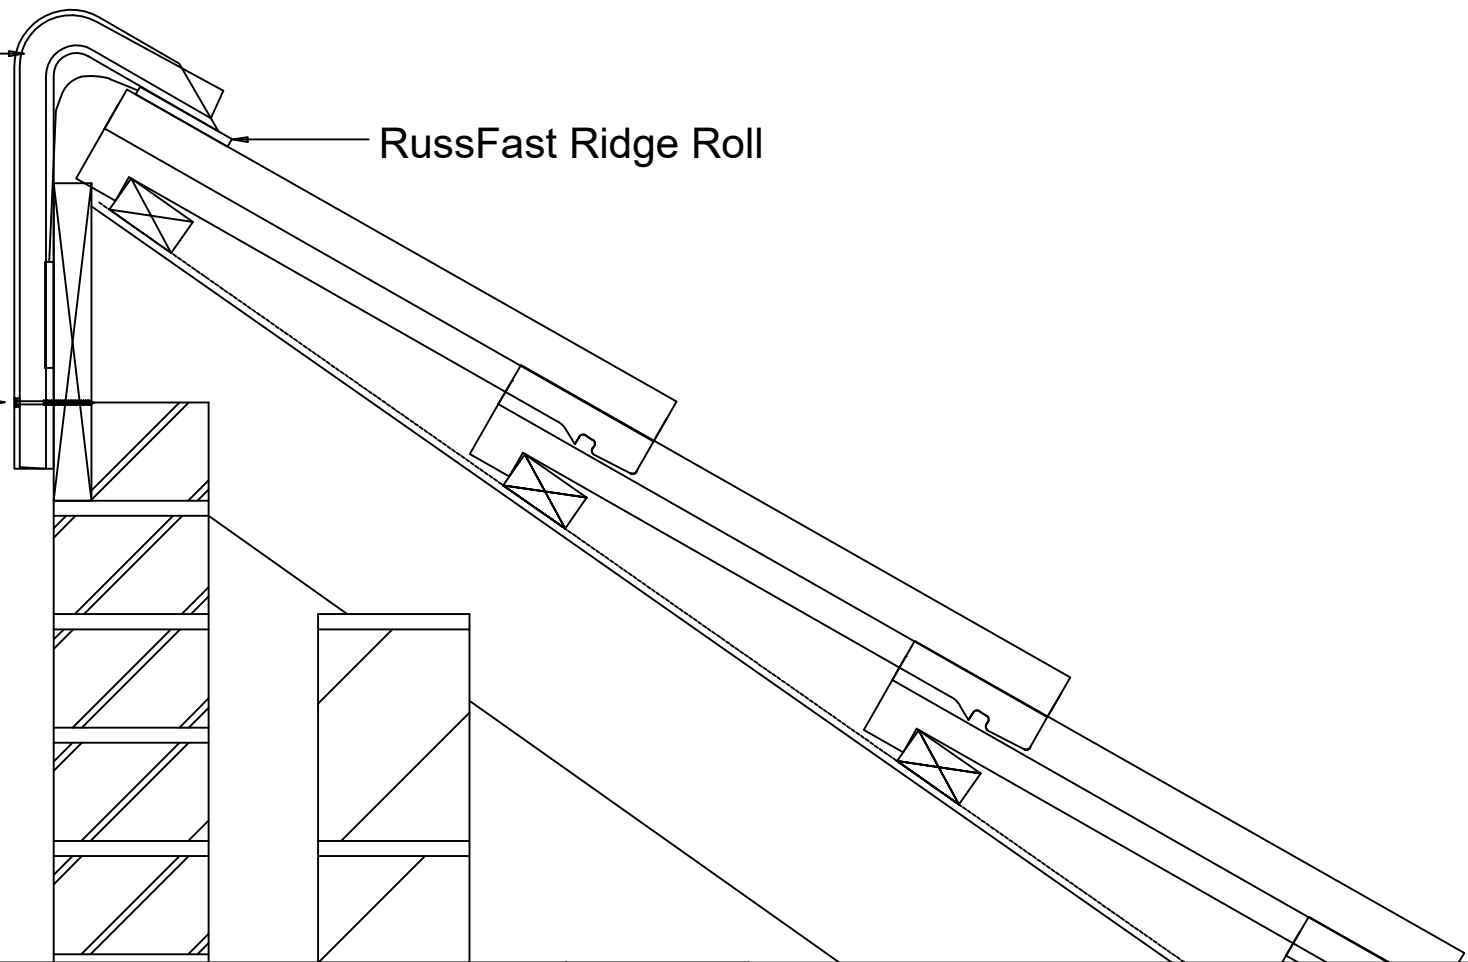

RussFast Ridge Union

RussFast Ridge Roll

2no Screw Fixings  
Per Ridge into Timber  
With Sealing Washer

Pennine

PEDMR2344

RussFast Dry Mono Ridge

1:5@A4

Size

418 x 330mm

Weight

4.6kg

Thickness

16mm

Tiles Per Pallet

240

Tiles Per Band