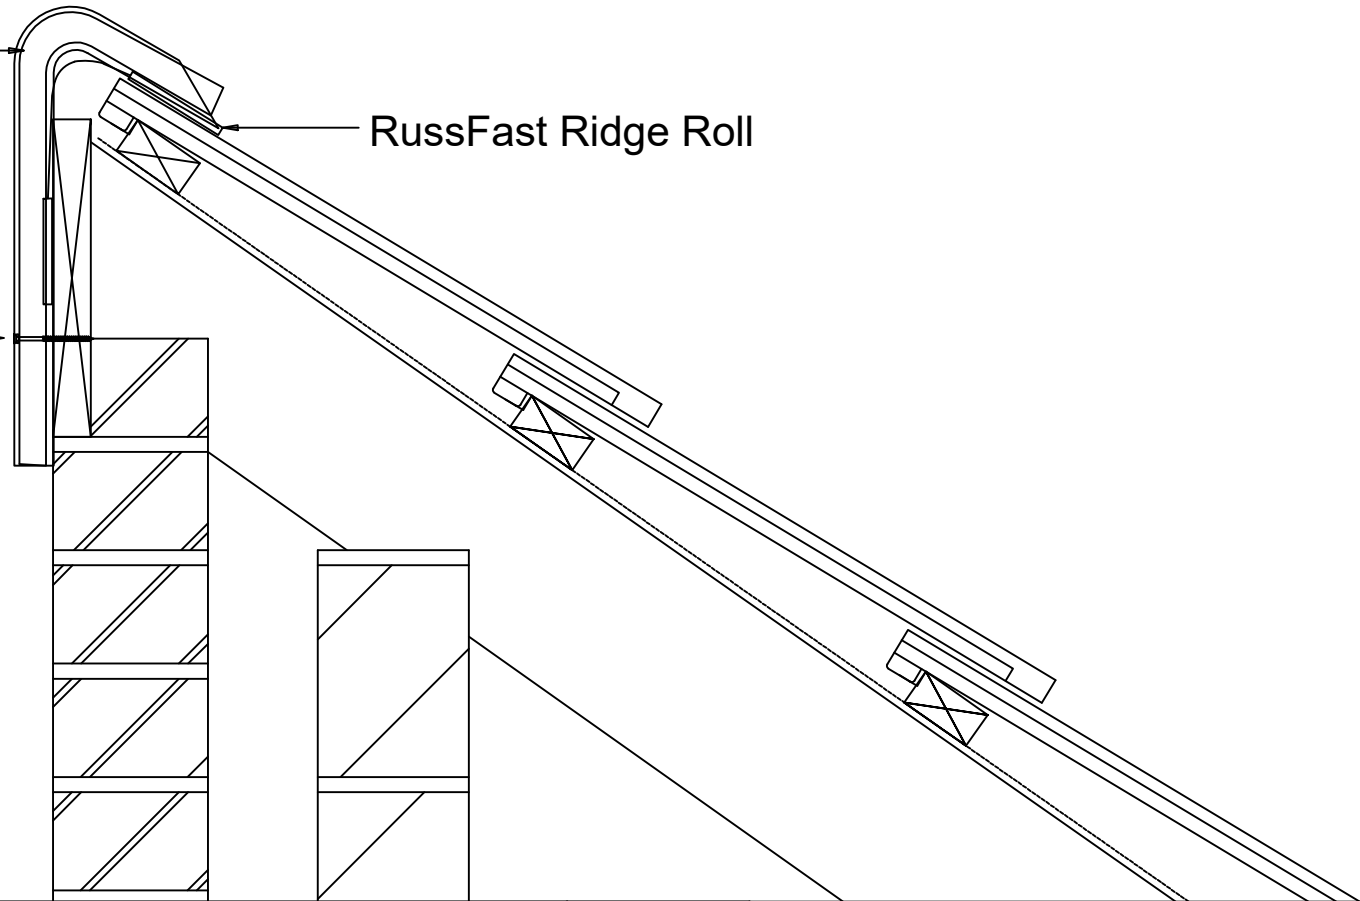

RussFast Ridge Union

RussFast Ridge Roll

2no Screw Fixings  
Per Ridge into Timber  
With Sealing Washer

Polden

PODMR3019

RussFast Dry Mono Ridge

1:5@A4

Size

418 x 330mm

Weight

4.6kg

Thickness

16mm

Tiles Per Pallet

240

Tiles Per Band