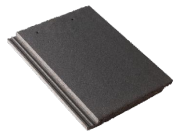

RussFast Ridge Union

RussFast Ridge Roll

2no Screw Fixings
Per Ridge into Timber
With Sealing Washer

Grampian

GRDMR3085

RussFast Dry Mono Ridge

1:5@A4

Size

418 x 330mm

Weight

5.2kg

Thickness

30mm

Tiles Per Pallet

192

Tiles Per Band