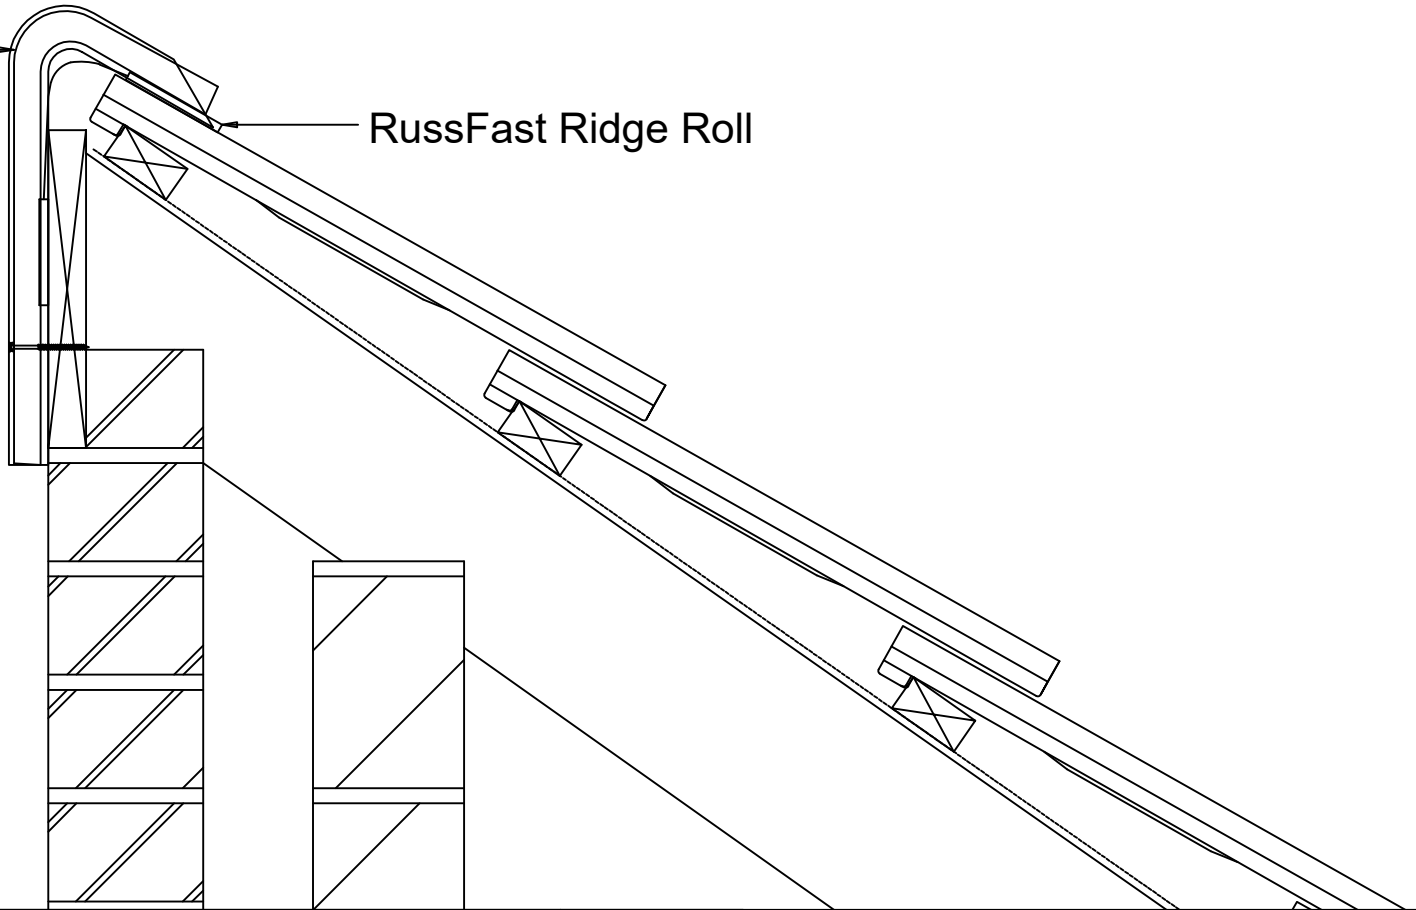

RussFast Ridge Union

RussFast Ridge Roll

2no Screw Fixings
Per Ridge into Timber
With Sealing Washer

Grampian

GRDMR3085

RussFast Dry Mono Ridge

1:5@A4

Size

418 x 330mm

Weight

5.2kg

Thickness

30mm

Tiles Per Pallet

192

Tiles Per Band