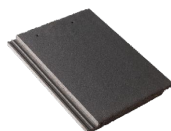

Grampian

GRMRU3085

Mortar Bedded Ridge

1:5@A4

Size

418 x 330mm

Weight

5.2kg

Thickness

30mm

Tiles Per Pallet

192

Tiles Per Band

32

T: 01283 517070

Nicolson Way, Wellington Road  
Burton on Trent  
Staffordshire  
DE14 2AW