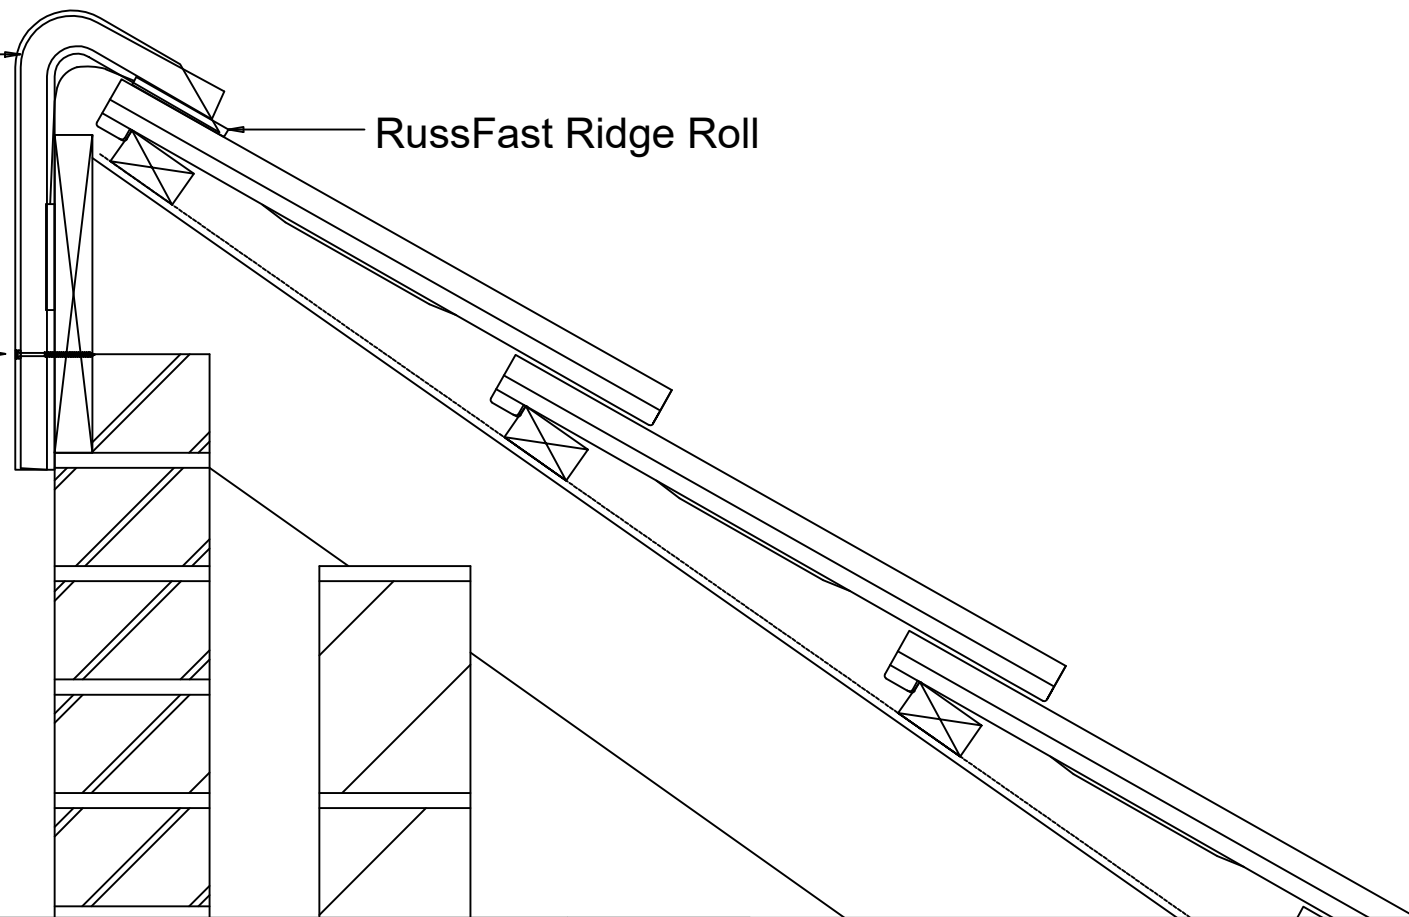

RussFast Ridge Union

RussFast Ridge Roll

2no Screw Fixings  
Per Ridge into Timber  
With Sealing Washer

Highland

HIDMR3139

RussFast Dry Mono Ridge

1:5@A4

Size

418 x 330mm

Weight

5.2kg

Thickness

30mm

Tiles Per Pallet

192

Tiles Per Band