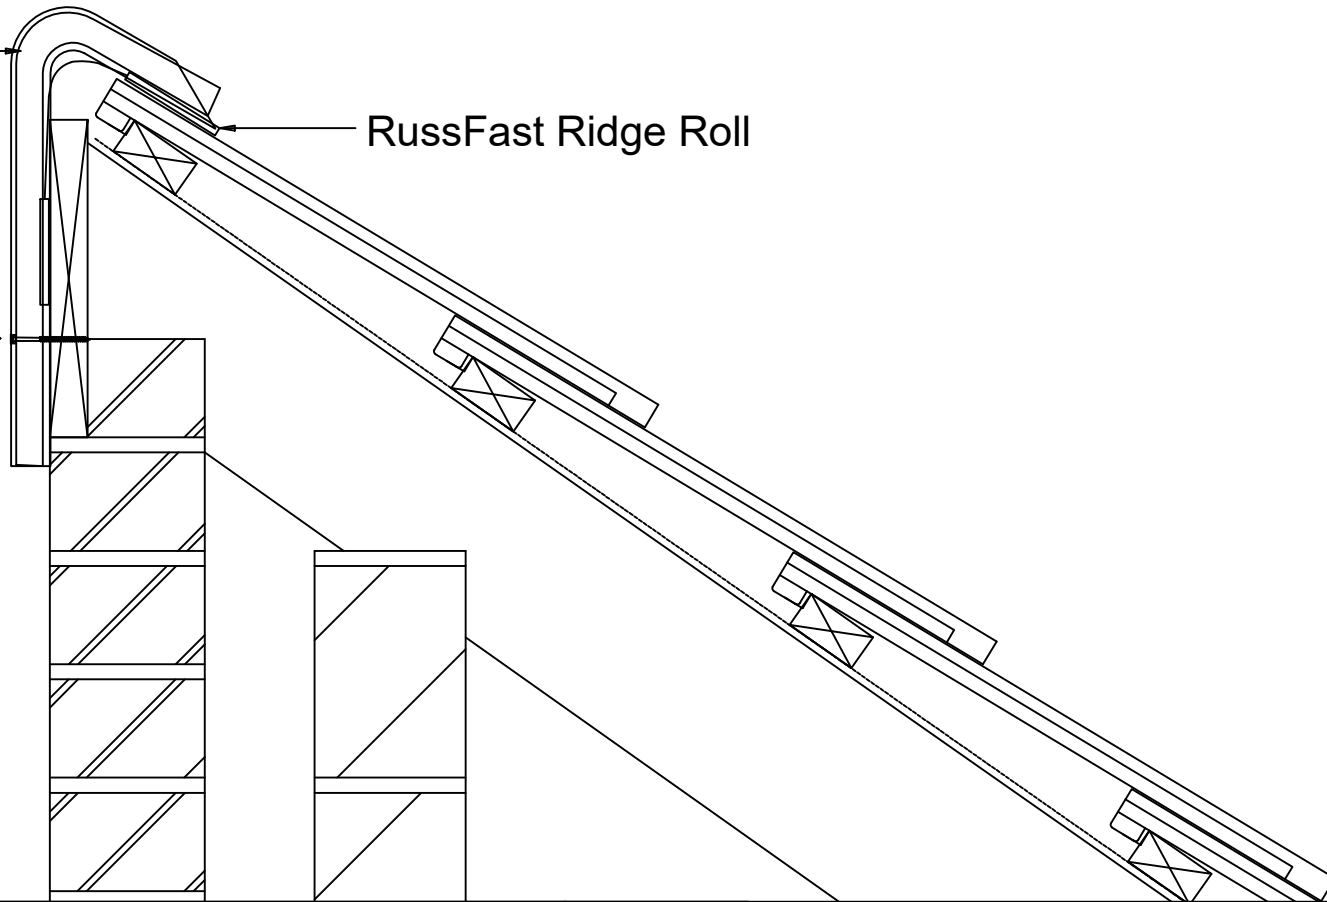

RussFast Ridge Union

RussFast Ridge Roll

2no Screw Fixings
Per Ridge into Timber
With Sealing Washer

Lothian 145

L2DMR3199

RussFast Dry Mono Ridge

1:5@A4

Size

418 x 330mm

Weight

4.6kg

Thickness

16mm

Tiles Per Pallet

240

Tiles Per Band